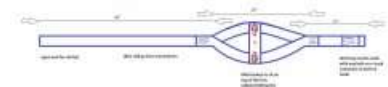

Rollback Truck Soft Tie (with Ratchet Handle options)

SKU#: [SP-EBROLLBACK](#)

★★★★★ 4.7 (7 reviews)

Our Price: $29.95

Our re-designed soft tie system for rollback trucks! 3000 LB WLL .
Made in USA.

Several Options for Ratchet Handles.

Ships from PA

Double Ratchet Side Mount Tire Strap

SKU#: [PCC-TN-AHS-ADJ-DR](#)

★★★★★ 4.3 (4 reviews)

Our Price: $24.95

Double ratchet car tie-down strap features adjustable tire basket.
Allows you to secure car to trailer with two ratchets per tire.
Made with standard 12k webbing.

No ratchet handles included!

Ships from OR

2" Double Ratchet Adjustable Tire Bonnet - Diamond Weave

SKU#: [SS-CT2DRATB-DW](#)

★★★★★ 5 (11 reviews)

Our Price: $22.95

Double ratchet car tie-down strap features adjustable tire basket.
Allows you to secure car to trailer with **two ratchets per tire**.
Many thanks to TK Hauling for the picture of the strap in use!
Made to order, please allow 2-4 days extra before they will ship"

No ratchet handles included, sold separate, requires two ratchets per strap!

Ships from TX

Tire Mini Basket Strap- For narrow wheels

SKU#: [SS-CT-TB-SM](#)

Our Price: $12.95

Basket Wheel Strap- small basket to sit on top of narrow tires, like on drag cars etc. Hook and idler is not included, sold separate. Choice of color..

Ships from TX